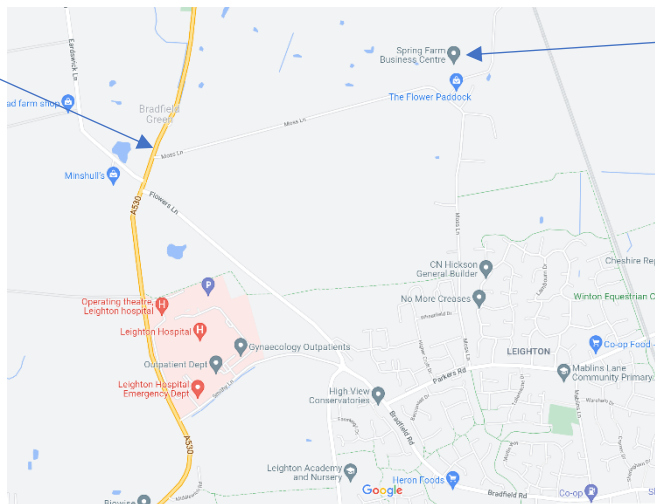

Directions to Spring Farm Business Centre, Moss Lane, Crewe CW1 4RJ

Coach & Horses

EOLP

From the A530 (Middlewich Road) take Moss Lane, next to the Coach and Horses pub.

Continue down Moss Lane for approximately half a mile until you reach a driveway on your left with signage outside.

Turn into driveway continuing to junction below, continue straight on over the cobbled courtyard to reach the overflow car parking on the other side of the fence. Please park on this side of the cones in place.

If instructed to do so you may also park on the EOLP car park, by turning left (as per image). If using this car park please ensure that you only park in a designated EOLP space, indicated in green in the image below.